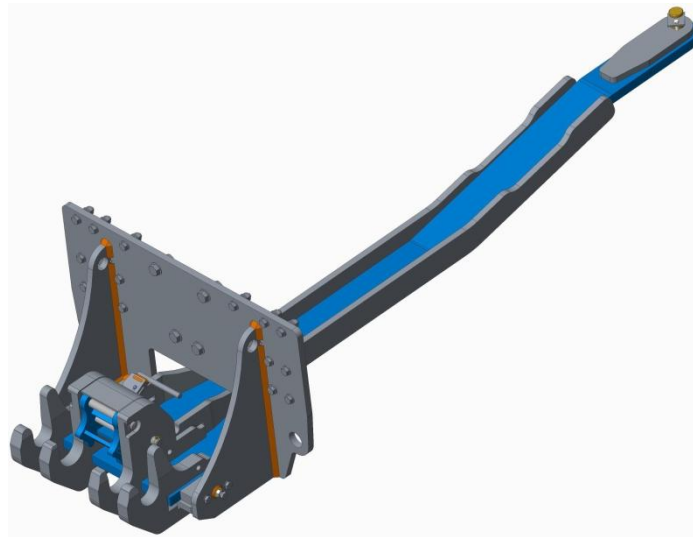

## MT-30 & MT-25 Scraper Hitches

Ship Weight:  
Varies

Shipping:  
FOB (EXW) Elkader, IA

Pricing:  
At Factory

### AVAILABLE HITCHES

*(MUST provide make & model, serial number, year, AG or Scraper style, three-point hitch or not, and current hitch plate and drawbar configuration when ordering to ensure correct hitch.)*

*(If your machine is not listed please call MTS for hitch compatibility and custom made hitches, subject to availability.)*

*(Note: All pictures are representative. No pins come with any drawbar.)*

### MTS 3000 SERIES TRACTORS

**AS01660**

Quick Hitch Drawbar and Hitch Plate

**AS01525**

Standard Half-Clamp Drawbar and Hitch Plate